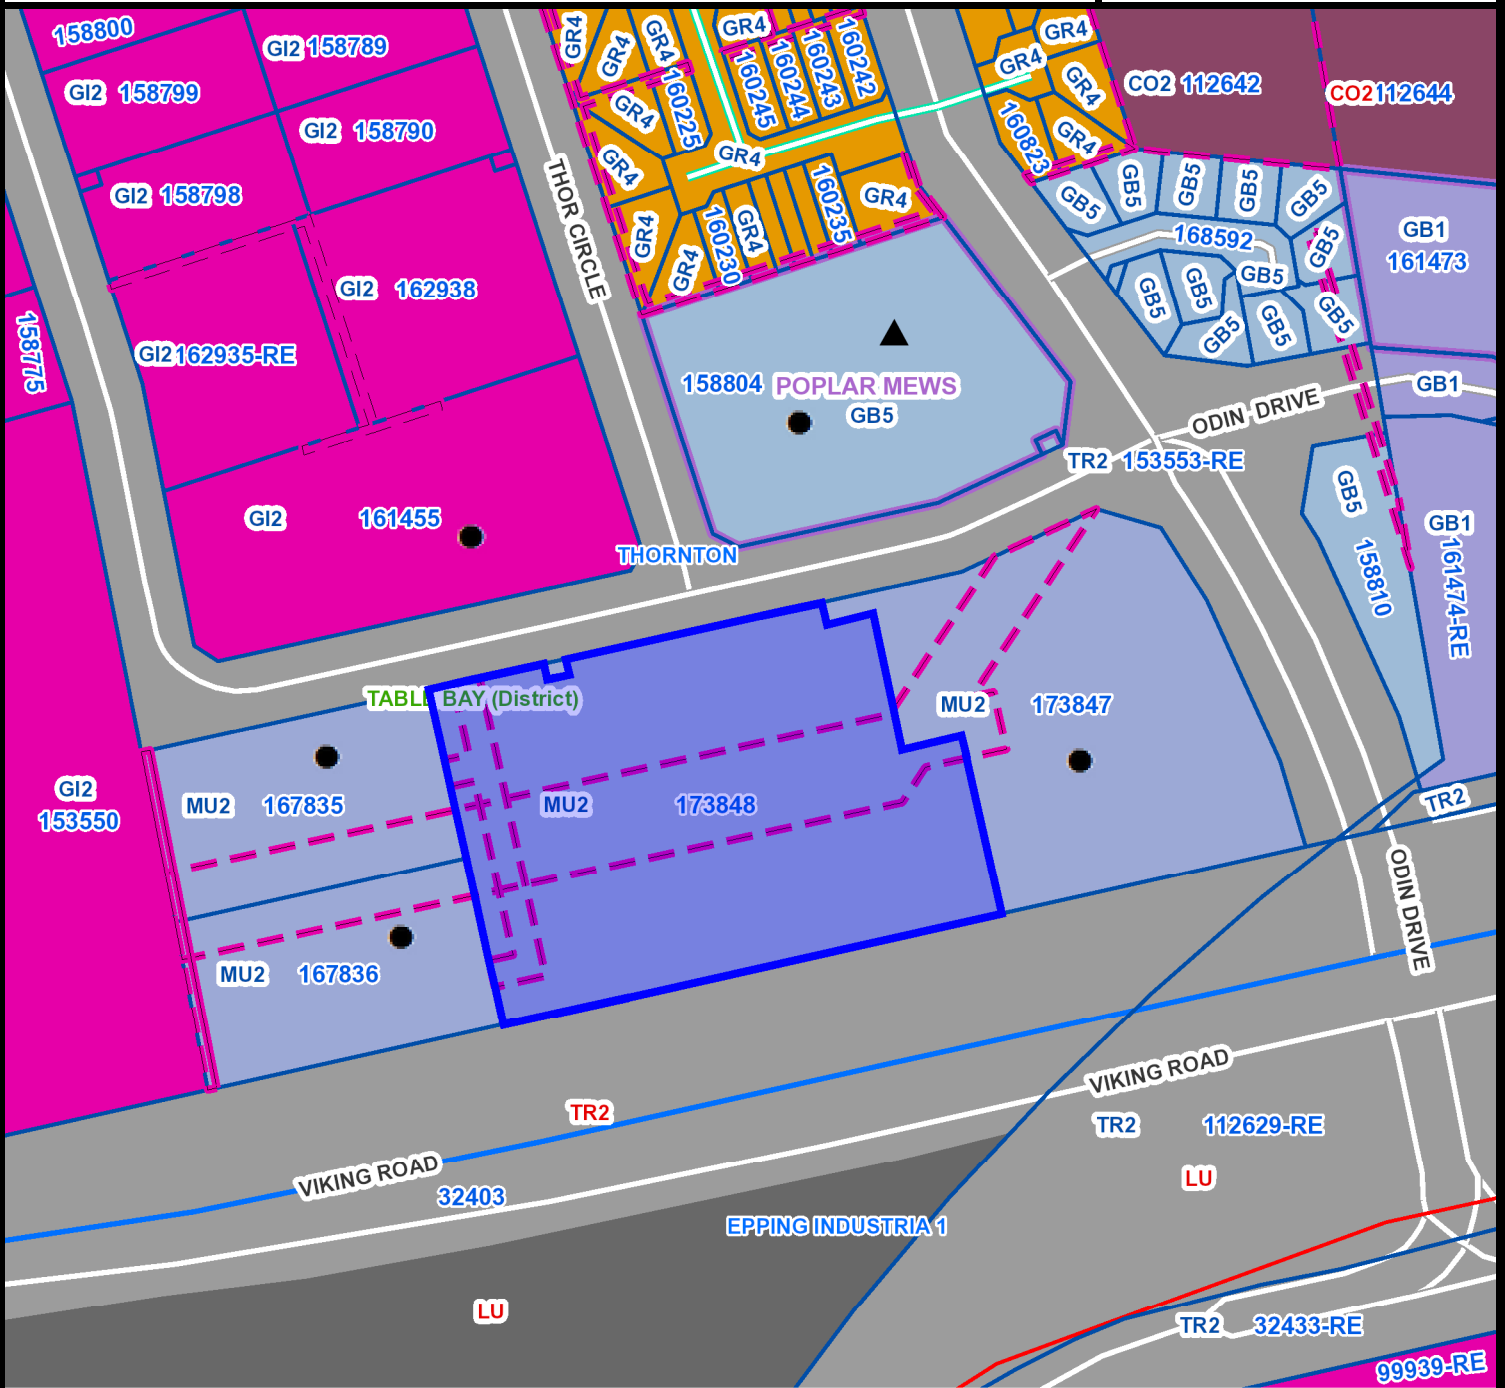

PLANNING AND BUILDING DEVELOPMENT MANAGEMENT
LOCALITY MAP

ANNEXURE :

Overview

Erf: 173848

District: TABLE BAY

Allotment: CAPE TOWN

Suburb: THORNTON

Ward: 53

Sub Council: Subcouncil 15

1:1 671

Notices Served	●	Support Received	✓
Petition Signatory	■	Objections Received	✗

Generated by:

Date: Tuesday, 14 July 2020

File Reference:

CITY OF CAPE TOWN
ISIXEKO SASEKAPA
STAD KAAPSTAD